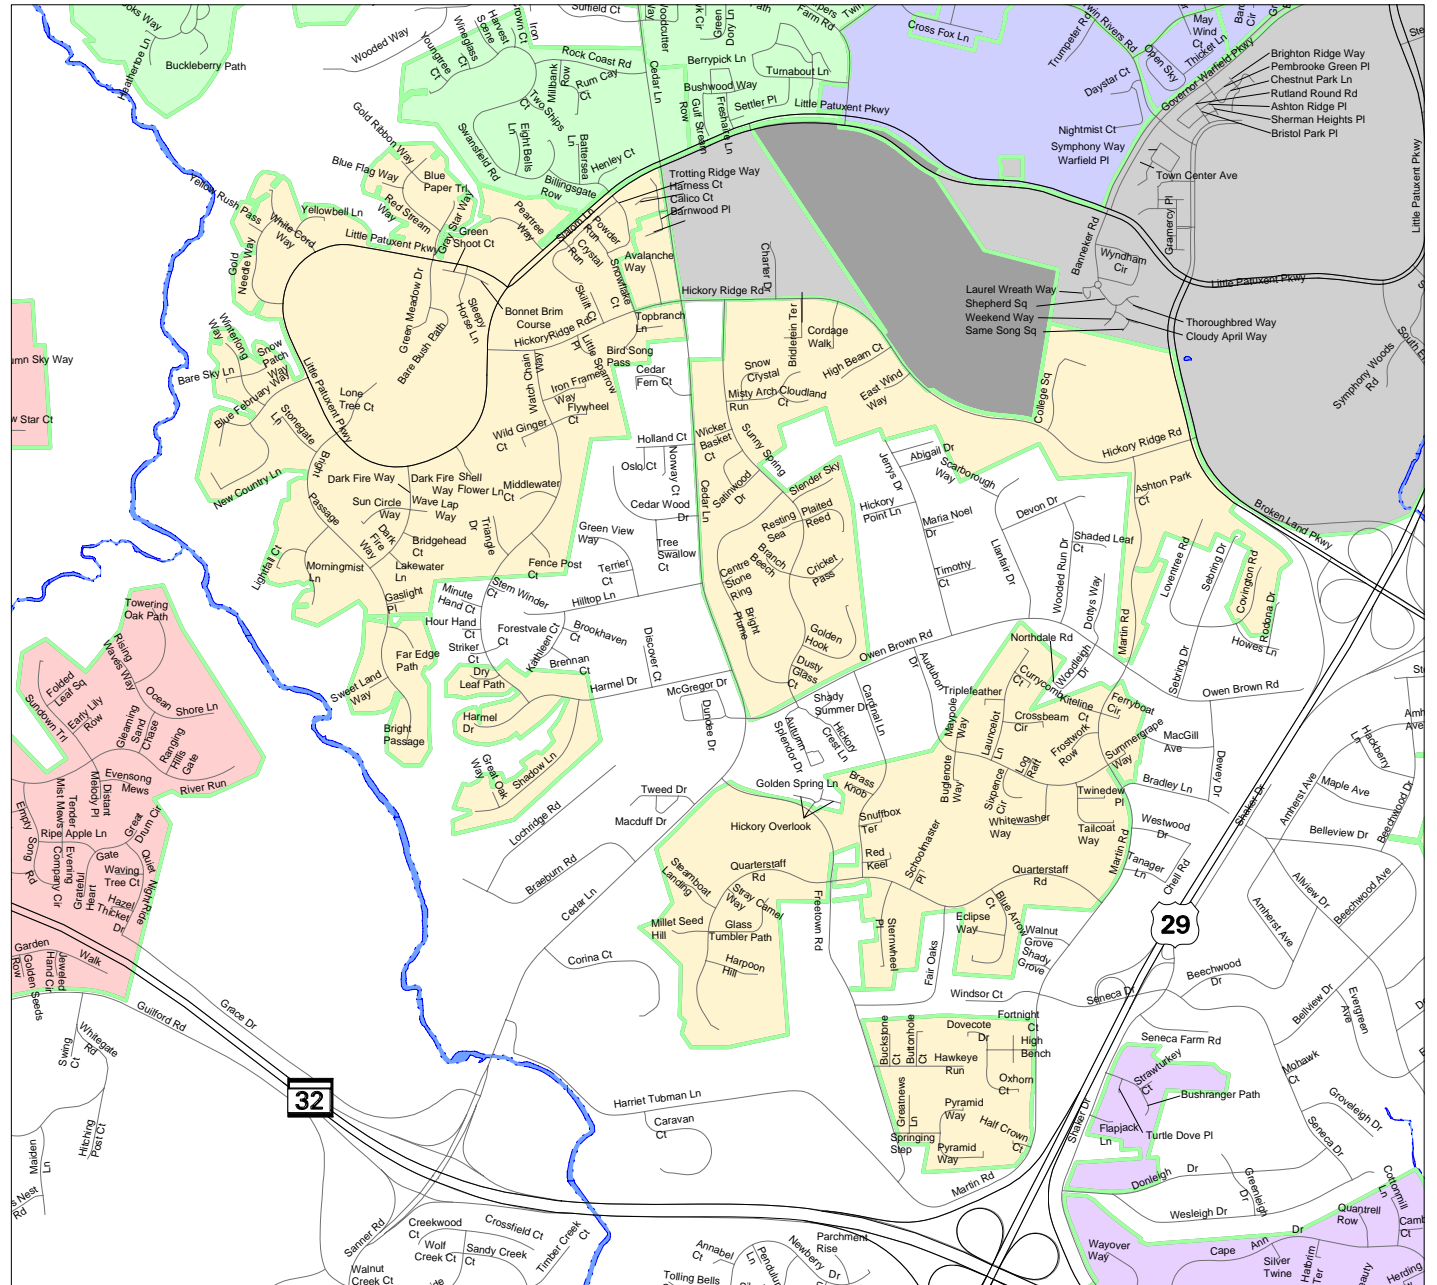

Features Legend

-  Water Bodies
-  Roads

Columbia Villages

-  Commercial Areas
-  Dorsey Search
-  Harpers Choice
-  Hickory Ridge
-  Kings Contrivance
-  Long Reach
-  Oakland Mills
-  Owen Brown
-  River Hill
-  Town Center
-  Wilde Lake
-  Neighborhood Boundary

DISCLAIMER: Howard County, Maryland assumes no responsibility for the accuracy of this map or the information contained herein or derived there from. The user assumes all risks and liabilities whatsoever resulting from or arising out of the use of this map. There are no oral agreements or warranties relating to the use of this map.